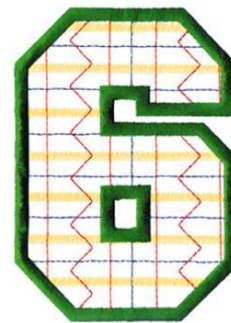

Name: Plaid Number 6 Machine Embroidery Design

SKU: DC01-MI1421

Brand: Dakota Collectibles

Unique Colors: 13 (5 color Stops)

Unique Colors

	Color Name (Color Code)	Manufacturer - Type
	Super White (1001) [No Color Selected]	madeira - rayon
	Dusty Lilac (1263) [No Color Selected]	madeira - rayon
	Crocus (286)	Exquisite - Polyester 1000m

Complete Color Sequence

#		Color Name (Color Code)	Manufacturer - Type
1		Super White (1001) [No Color Selected]	madeira - rayon
2		Super White (1001) [No Color Selected]	madeira - rayon
3		Crocus (286)	Exquisite - Polyester 1000m