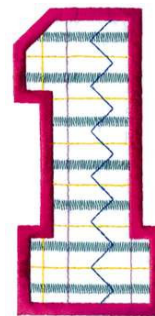

Name: Plaid Number 1 Machine Embroidery Design

SKU: DC01-MI1416

Brand: Dakota Collectibles

Unique Colors: 13 (5 color Stops)

Unique Colors

	Color Name (Color Code)	Manufacturer - Type
	Super White (1001) [No Color Selected]	madeira - rayon
	Dusty Lilac (1263) [No Color Selected]	madeira - rayon
	Crocus (286)	Exquisite - Polyester 1000m

Complete Color Sequence

#		Color Name (Color Code)	Manufacturer - Type
1		Super White (1001) [No Color Selected]	madeira - rayon
2		Super White (1001) [No Color Selected]	madeira - rayon
3		Crocus (286)	Exquisite - Polyester 1000m