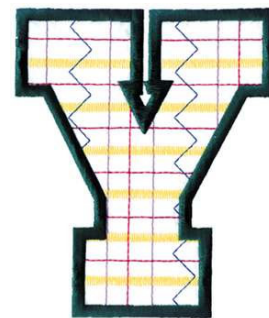

Name: Plaid Letter Y Machine Embroidery Design

SKU: DC01-MI1414

Brand: Dakota Collectibles

Unique Colors: 13 (5 color Stops)

Unique Colors

	Color Name (Color Code)	Manufacturer - Type
	Super White (1001) [No Color Selected]	madeira - rayon
	Dusty Lilac (1263) [No Color Selected]	madeira - rayon
	Crocus (286)	Exquisite - Polyester 1000m

Complete Color Sequence

#		Color Name (Color Code)	Manufacturer - Type
1		Super White (1001) [No Color Selected]	madeira - rayon
2		Super White (1001) [No Color Selected]	madeira - rayon
3		Crocus (286)	Exquisite - Polyester 1000m