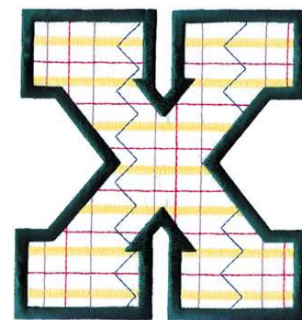

Name: Plaid Letter X Machine Embroidery Design

SKU: DC01-MI1413

Brand: Dakota Collectibles

Unique Colors: 13 (5 color Stops)

Unique Colors

	Color Name (Color Code)	Manufacturer - Type
	Super White (1001) [No Color Selected]	madeira - rayon
	Dusty Lilac (1263) [No Color Selected]	madeira - rayon
	Crocus (286)	Exquisite - Polyester 1000m

Complete Color Sequence

#		Color Name (Color Code)	Manufacturer - Type
1		Super White (1001) [No Color Selected]	madeira - rayon
2		Super White (1001) [No Color Selected]	madeira - rayon
3		Crocus (286)	Exquisite - Polyester 1000m