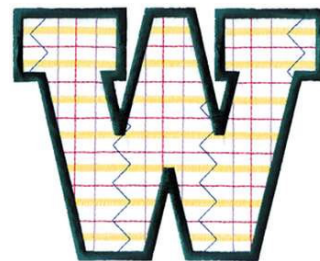

Name: Plaid Letter W Machine Embroidery Design

SKU: DC01-MI1412

Brand: Dakota Collectibles

Unique Colors: 13 (5 color Stops)

Unique Colors

	Color Name (Color Code)	Manufacturer - Type
	Super White (1001) [No Color Selected]	madeira - rayon
	Dusty Lilac (1263) [No Color Selected]	madeira - rayon
	Crocus (286)	Exquisite - Polyester 1000m

Complete Color Sequence

#		Color Name (Color Code)	Manufacturer - Type
1		Super White (1001) [No Color Selected]	madeira - rayon
2		Super White (1001) [No Color Selected]	madeira - rayon
3		Crocus (286)	Exquisite - Polyester 1000m