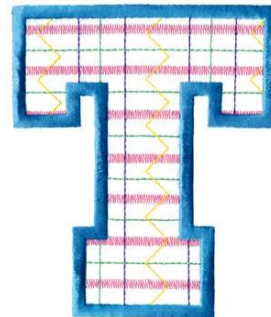

**Name:** Plaid Letter T Machine Embroidery Design

**SKU:** DC01-MI1409

**Brand:** Dakota Collectibles

**Unique Colors:** 13 (5 color Stops)

## Unique Colors

	<b>Color Name (Color Code)</b>	<b>Manufacturer - Type</b>
	Super White (1001) [No Color Selected]	madeira - rayon
	Dusty Lilac (1263) [No Color Selected]	madeira - rayon
	Crocus (286)	Exquisite - Polyester 1000m

# Complete Color Sequence

#		Color Name (Color Code)	Manufacturer - Type
1		Super White (1001) [No Color Selected]	madeira - rayon
2		Super White (1001) [No Color Selected]	madeira - rayon
3		Crocus (286)	Exquisite - Polyester 1000m