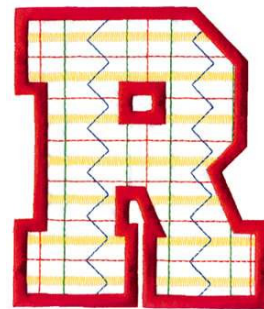

**Name:** Plaid Letter R Machine Embroidery Design

**SKU:** DC01-MI1407

**Brand:** Dakota Collectibles

**Unique Colors:** 13 (5 color Stops)

## Unique Colors

	<b>Color Name (Color Code)</b>	<b>Manufacturer - Type</b>
	Super White (1001) [No Color Selected]	madeira - rayon
	Dusty Lilac (1263) [No Color Selected]	madeira - rayon
	Crocus (286)	Exquisite - Polyester 1000m

# Complete Color Sequence

#		Color Name (Color Code)	Manufacturer - Type
1		Super White (1001) [No Color Selected]	madeira - rayon
2		Super White (1001) [No Color Selected]	madeira - rayon
3		Crocus (286)	Exquisite - Polyester 1000m