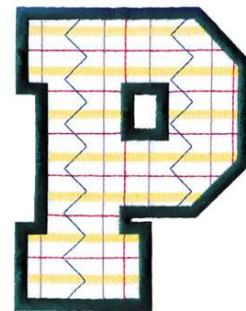

Name: Plaid Letter P Machine Embroidery Design

SKU: DC01-MI1405

Brand: Dakota Collectibles

Unique Colors: 13 (5 color Stops)

Unique Colors

	Color Name (Color Code)	Manufacturer - Type
	Super White (1001) [No Color Selected]	madeira - rayon
	Dusty Lilac (1263) [No Color Selected]	madeira - rayon
	Crocus (286)	Exquisite - Polyester 1000m

Complete Color Sequence

#		Color Name (Color Code)	Manufacturer - Type
1		Super White (1001) [No Color Selected]	madeira - rayon
2		Super White (1001) [No Color Selected]	madeira - rayon
3		Crocus (286)	Exquisite - Polyester 1000m