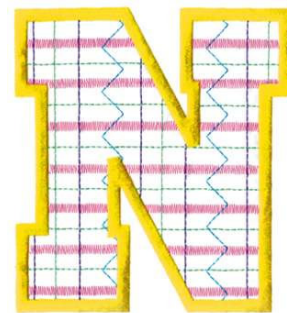

Name: Plaid Letter N Machine Embroidery Design

SKU: DC01-MI1403

Brand: Dakota Collectibles

Unique Colors: 13 (5 color Stops)

Unique Colors

	Color Name (Color Code)	Manufacturer - Type
	Super White (1001) [No Color Selected]	madeira - rayon
	Dusty Lilac (1263) [No Color Selected]	madeira - rayon
	Crocus (286)	Exquisite - Polyester 1000m

Complete Color Sequence

#		Color Name (Color Code)	Manufacturer - Type
1		Super White (1001) [No Color Selected]	madeira - rayon
2		Super White (1001) [No Color Selected]	madeira - rayon
3		Crocus (286)	Exquisite - Polyester 1000m