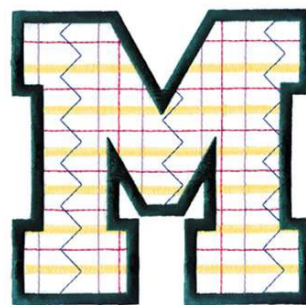

Name: Plaid Letter M Machine Embroidery Design

SKU: DC01-MI1402

Brand: Dakota Collectibles

Unique Colors: 13 (5 color Stops)

Unique Colors

	Color Name (Color Code)	Manufacturer - Type
	Super White (1001) [No Color Selected]	madeira - rayon
	Dusty Lilac (1263) [No Color Selected]	madeira - rayon
	Crocus (286)	Exquisite - Polyester 1000m

Complete Color Sequence

#		Color Name (Color Code)	Manufacturer - Type
1		Super White (1001) [No Color Selected]	madeira - rayon
2		Super White (1001) [No Color Selected]	madeira - rayon
3		Crocus (286)	Exquisite - Polyester 1000m