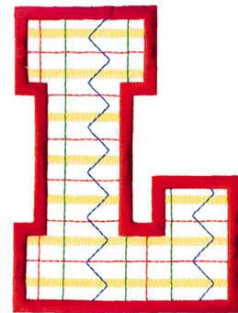

Name: Plaid Letter L Machine Embroidery Design

SKU: DC01-MI1401

Brand: Dakota Collectibles

Unique Colors: 13 (5 color Stops)

Unique Colors

	Color Name (Color Code)	Manufacturer - Type
	Super White (1001) [No Color Selected]	madeira - rayon
	Dusty Lilac (1263) [No Color Selected]	madeira - rayon
	Crocus (286)	Exquisite - Polyester 1000m

Complete Color Sequence

#		Color Name (Color Code)	Manufacturer - Type
1		Super White (1001) [No Color Selected]	madeira - rayon
2		Super White (1001) [No Color Selected]	madeira - rayon
3		Crocus (286)	Exquisite - Polyester 1000m