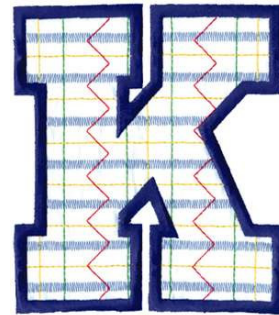

Name: Plaid Letter K Machine Embroidery Design

SKU: DC01-MI1400

Brand: Dakota Collectibles

Unique Colors: 13 (5 color Stops)

Unique Colors

	Color Name (Color Code)	Manufacturer - Type
	Super White (1001) [No Color Selected]	madeira - rayon
	Dusty Lilac (1263) [No Color Selected]	madeira - rayon
	Crocus (286)	Exquisite - Polyester 1000m

Complete Color Sequence

#		Color Name (Color Code)	Manufacturer - Type
1		Super White (1001) [No Color Selected]	madeira - rayon
2		Super White (1001) [No Color Selected]	madeira - rayon
3		Crocus (286)	Exquisite - Polyester 1000m