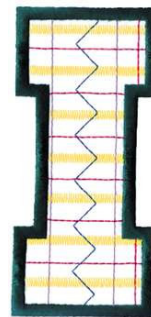

Name: Plaid Letter I Machine Embroidery Design

SKU: DC01-MI1398

Brand: Dakota Collectibles

Unique Colors: 13 (5 color Stops)

Unique Colors

	Color Name (Color Code)	Manufacturer - Type
	Super White (1001) [No Color Selected]	madeira - rayon
	Dusty Lilac (1263) [No Color Selected]	madeira - rayon
	Crocus (286)	Exquisite - Polyester 1000m

Complete Color Sequence

#		Color Name (Color Code)	Manufacturer - Type
1		Super White (1001) [No Color Selected]	madeira - rayon
2		Super White (1001) [No Color Selected]	madeira - rayon
3		Crocus (286)	Exquisite - Polyester 1000m