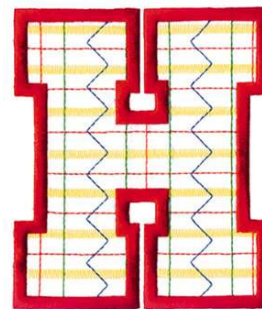

**Name:** Plaid Letter H Machine Embroidery Design

**SKU:** DC01-MI1397

**Brand:** Dakota Collectibles

**Unique Colors:** 13 (5 color Stops)

## Unique Colors

	<b>Color Name (Color Code)</b>	<b>Manufacturer - Type</b>
	Super White (1001) [No Color Selected]	madeira - rayon
	Dusty Lilac (1263) [No Color Selected]	madeira - rayon
	Crocus (286)	Exquisite - Polyester 1000m

# Complete Color Sequence

#		Color Name (Color Code)	Manufacturer - Type
1		Super White (1001) [No Color Selected]	madeira - rayon
2		Super White (1001) [No Color Selected]	madeira - rayon
3		Crocus (286)	Exquisite - Polyester 1000m