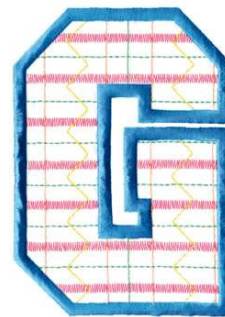

Name: Plaid Letter G Machine Embroidery Design

SKU: DC01-MI1396

Brand: Dakota Collectibles

Unique Colors: 13 (5 color Stops)

Unique Colors

	Color Name (Color Code)	Manufacturer - Type
	Super White (1001) [No Color Selected]	madeira - rayon
	Dusty Lilac (1263) [No Color Selected]	madeira - rayon
	Crocus (286)	Exquisite - Polyester 1000m

Complete Color Sequence

#		Color Name (Color Code)	Manufacturer - Type
1		Super White (1001) [No Color Selected]	madeira - rayon
2		Super White (1001) [No Color Selected]	madeira - rayon
3		Crocus (286)	Exquisite - Polyester 1000m