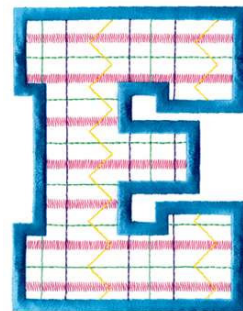

Name: Plaid Letter E Machine Embroidery Design

SKU: DC01-MI1394

Brand: Dakota Collectibles

Unique Colors: 13 (5 color Stops)

Unique Colors

	Color Name (Color Code)	Manufacturer - Type
	Super White (1001) [No Color Selected]	madeira - rayon
	Dusty Lilac (1263) [No Color Selected]	madeira - rayon
	Crocus (286)	Exquisite - Polyester 1000m

Complete Color Sequence

#		Color Name (Color Code)	Manufacturer - Type
1		Super White (1001) [No Color Selected]	madeira - rayon
2		Super White (1001) [No Color Selected]	madeira - rayon
3		Crocus (286)	Exquisite - Polyester 1000m