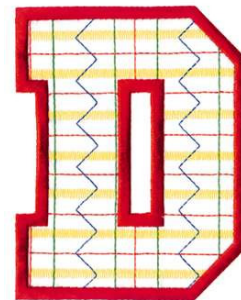

Name: Plaid Letter D Machine Embroidery Design

SKU: DC01-MI1393

Brand: Dakota Collectibles

Unique Colors: 13 (5 color Stops)

Unique Colors

	Color Name (Color Code)	Manufacturer - Type
	Super White (1001) [No Color Selected]	madeira - rayon
	Dusty Lilac (1263) [No Color Selected]	madeira - rayon
	Crocus (286)	Exquisite - Polyester 1000m

Complete Color Sequence

#		Color Name (Color Code)	Manufacturer - Type
1		Super White (1001) [No Color Selected]	madeira - rayon
2		Super White (1001) [No Color Selected]	madeira - rayon
3		Crocus (286)	Exquisite - Polyester 1000m