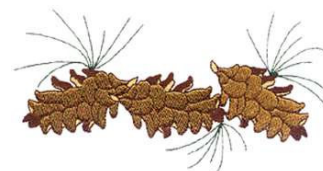

Name: Pine Cones Machine Embroidery Design

SKU: DC01-MI1387

Brand: Dakota Collectibles

Unique Colors: 13 (4 color Stops)

Unique Colors

	Color Name (Color Code)	Manufacturer - Type
	Super White (1001) [No Color Selected]	madeira - rayon
	Dusty Lilac (1263) [No Color Selected]	madeira - rayon
	Crocus (286)	Exquisite - Polyester 1000m

Complete Color Sequence

#		Color Name (Color Code)	Manufacturer - Type
1		Super White (1001) [No Color Selected]	madeira - rayon
2		Super White (1001) [No Color Selected]	madeira - rayon
3		Crocus (286)	Exquisite - Polyester 1000m