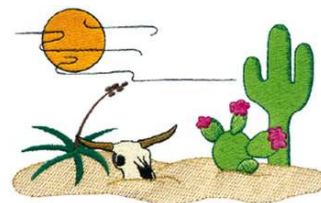

Name: Desert Scene Machine Embroidery Design

SKU: DC01-MI1352

Brand: Dakota Collectibles

Unique Colors: 13 (13 color Stops)

Unique Colors

	Color Name (Color Code)	Manufacturer - Type
	Super White (1001) [No Color Selected]	madeira - rayon
	Dusty Lilac (1263) [No Color Selected]	madeira - rayon
	Crocus (286)	Exquisite - Polyester 1000m