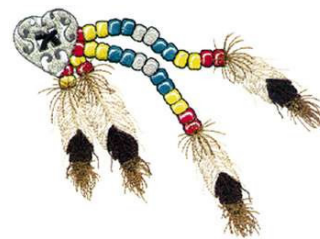

Name: Concho With Feathers Machine
Embroidery Design

SKU: DC01-MI1348

Brand: Dakota Collectibles

Unique Colors: 13 (15 color Stops)

Unique Colors

	Color Name (Color Code)	Manufacturer - Type
	Super White (1001) [No Color Selected]	madeira - rayon
	Dusty Lilac (1263) [No Color Selected]	madeira - rayon
	Crocus (286)	Exquisite - Polyester 1000m

Complete Color Sequence

#		Color Name (Color Code)	Manufacturer - Type
1		Super White (1001) [No Color Selected]	madeira - rayon
2		Super White (1001) [No Color Selected]	madeira - rayon
3		Crocus (286)	Exquisite - Polyester 1000m