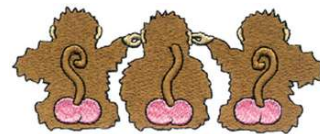

Name: Backside Monkeys Machine Embroidery Design

SKU: DC01-MI1335

Brand: Dakota Collectibles

Unique Colors: 13 (4 color Stops)

Unique Colors

| | Color Name (Color Code) | Manufacturer - Type |
|--|--|-----------------------------|
|  | Super White (1001) [No Color Selected] | madeira - rayon |
|  | Dusty Lilac (1263) [No Color Selected] | madeira - rayon |
|  | Crocus (286) | Exquisite - Polyester 1000m |

Complete Color Sequence

| # | | Color Name (Color Code) | Manufacturer - Type |
|---|--|--|--------------------------------|
| 1 | | Super White (1001) [No Color Selected] | madeira - rayon |
| 2 | | Super White (1001) [No Color Selected] | madeira - rayon |
| 3 | | Crocus (286) | Exquisite - Polyester 1000m |