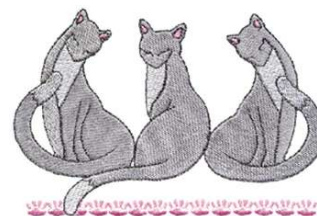

Name: Three Siamese Machine Embroidery Design

SKU: DC01-MI1315

Brand: Dakota Collectibles

Unique Colors: 13 (5 color Stops)

Unique Colors

	Color Name (Color Code)	Manufacturer - Type
	Super White (1001) [No Color Selected]	madeira - rayon
	Dusty Lilac (1263) [No Color Selected]	madeira - rayon
	Crocus (286)	Exquisite - Polyester 1000m