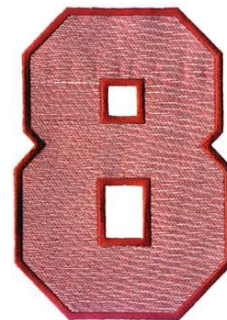

**Name:** Block Number 8 Machine Embroidery Design

**SKU:** DC01-MI1220

**Brand:** Dakota Collectibles

**Unique Colors:** 13 (1 color Stops)

## Unique Colors

	<b>Color Name (Color Code)</b>	<b>Manufacturer - Type</b>
	Super White (1001) [No Color Selected]	madeira - rayon
	Dusty Lilac (1263) [No Color Selected]	madeira - rayon
	Crocus (286)	Exquisite - Polyester 1000m

# Complete Color Sequence

#		Color Name (Color Code)	Manufacturer - Type
1		Super White (1001) [No Color Selected]	madeira - rayon
2		Super White (1001) [No Color Selected]	madeira - rayon
3		Crocus (286)	Exquisite - Polyester 1000m