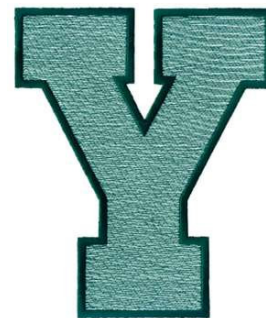

Name: Block Letter Y Machine Embroidery Design

SKU: DC01-MI1210

Brand: Dakota Collectibles

Unique Colors: 13 (1 color Stops)

Unique Colors

	Color Name (Color Code)	Manufacturer - Type
	Super White (1001) [No Color Selected]	madeira - rayon
	Dusty Lilac (1263) [No Color Selected]	madeira - rayon
	Crocus (286)	Exquisite - Polyester 1000m

Complete Color Sequence

#		Color Name (Color Code)	Manufacturer - Type
1		Super White (1001) [No Color Selected]	madeira - rayon
2		Super White (1001) [No Color Selected]	madeira - rayon
3		Crocus (286)	Exquisite - Polyester 1000m