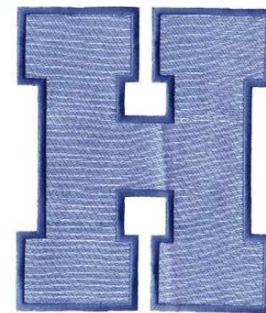

**Name:** Block Letter H Machine Embroidery Design

**SKU:** DC01-MI1193

**Brand:** Dakota Collectibles

**Unique Colors:** 13 (1 color Stops)

## Unique Colors

	<b>Color Name (Color Code)</b>	<b>Manufacturer - Type</b>
	Super White (1001) [No Color Selected]	madeira - rayon
	Dusty Lilac (1263) [No Color Selected]	madeira - rayon
	Crocus (286)	Exquisite - Polyester 1000m

# Complete Color Sequence

#		Color Name (Color Code)	Manufacturer - Type
1		Super White (1001) [No Color Selected]	madeira - rayon
2		Super White (1001) [No Color Selected]	madeira - rayon
3		Crocus (286)	Exquisite - Polyester 1000m