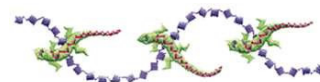

Name: Southwestern Lizards Machine
Embroidery Design

SKU: DC01-MI1169

Brand: Dakota Collectibles

Unique Colors: 13 (3 color Stops)

Unique Colors

	Color Name (Color Code)	Manufacturer - Type
	Super White (1001) [No Color Selected]	madeira - rayon
	Dusty Lilac (1263) [No Color Selected]	madeira - rayon
	Crocus (286)	Exquisite - Polyester 1000m

Complete Color Sequence

#		Color Name (Color Code)	Manufacturer - Type
1		Super White (1001) [No Color Selected]	madeira - rayon
2		Super White (1001) [No Color Selected]	madeira - rayon
3		Crocus (286)	Exquisite - Polyester 1000m