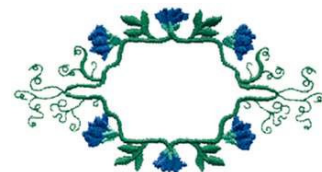

Name: Floral Vine Border Machine Embroidery Design

SKU: DC01-MI0994

Brand: Dakota Collectibles

Unique Colors: 13 (3 color Stops)

Unique Colors

	Color Name (Color Code)	Manufacturer - Type
	Super White (1001) [No Color Selected]	madeira - rayon
	Dusty Lilac (1263) [No Color Selected]	madeira - rayon
	Crocus (286)	Exquisite - Polyester 1000m

Complete Color Sequence

#		Color Name (Color Code)	Manufacturer - Type
1		Super White (1001) [No Color Selected]	madeira - rayon
2		Super White (1001) [No Color Selected]	madeira - rayon
3		Crocus (286)	Exquisite - Polyester 1000m