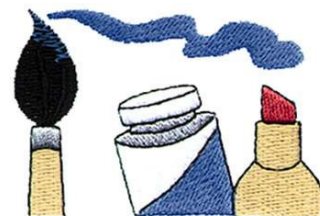

**Name:** Artist Topper Machine Embroidery Design

**SKU:** DC01-MI0859

**Brand:** Dakota Collectibles

**Unique Colors:** 13 (7 color Stops)