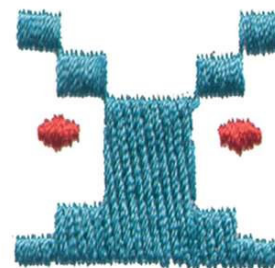

Name: 1" Southwest Symbol Machine
Embroidery Design

SKU: DC01-MI0834

Brand: Dakota Collectibles

Unique Colors: 13 (2 color Stops)

Unique Colors

	Color Name (Color Code)	Manufacturer - Type
	Super White (1001) [No Color Selected]	madeira - rayon
	Dusty Lilac (1263) [No Color Selected]	madeira - rayon
	Crocus (286)	Exquisite - Polyester 1000m

Complete Color Sequence

#		Color Name (Color Code)	Manufacturer - Type
1		Super White (1001) [No Color Selected]	madeira - rayon
2		Super White (1001) [No Color Selected]	madeira - rayon
3		Crocus (286)	Exquisite - Polyester 1000m