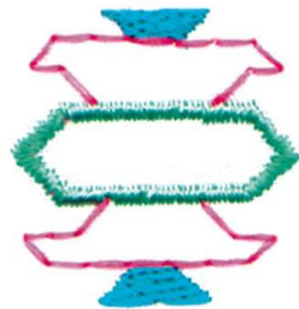

Name: 1" Southwest Machine Embroidery Design

SKU: DC01-MI0807

Brand: Dakota Collectibles

Unique Colors: 13 (3 color Stops)

Unique Colors

	Color Name (Color Code)	Manufacturer - Type
	Super White (1001) [No Color Selected]	madeira - rayon
	Dusty Lilac (1263) [No Color Selected]	madeira - rayon
	Crocus (286)	Exquisite - Polyester 1000m

Complete Color Sequence

#		Color Name (Color Code)	Manufacturer - Type
1		Super White (1001) [No Color Selected]	madeira - rayon
2		Super White (1001) [No Color Selected]	madeira - rayon
3		Crocus (286)	Exquisite - Polyester 1000m