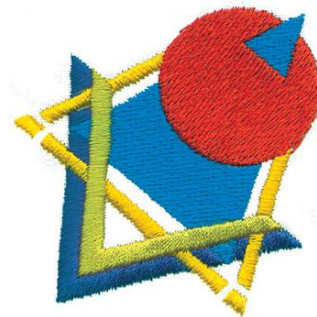

Name: Abstract Shapes Machine Embroidery Design

SKU: DC01-MI0696

Brand: Dakota Collectibles

Unique Colors: 13 (5 color Stops)

Unique Colors

	Color Name (Color Code)	Manufacturer - Type
	Super White (1001) [No Color Selected]	madeira - rayon
	Dusty Lilac (1263) [No Color Selected]	madeira - rayon
	Crocus (286)	Exquisite - Polyester 1000m

Complete Color Sequence

#		Color Name (Color Code)	Manufacturer - Type
1		Super White (1001) [No Color Selected]	madeira - rayon
2		Super White (1001) [No Color Selected]	madeira - rayon
3		Crocus (286)	Exquisite - Polyester 1000m