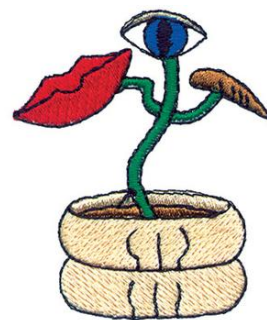

Name: Abstract Floral Pot Machine Embroidery Design

SKU: DC01-MI0692

Brand: Dakota Collectibles

Unique Colors: 13 (6 color Stops)

Unique Colors

	Color Name (Color Code)	Manufacturer - Type
	Super White (1001) [No Color Selected]	madeira - rayon
	Dusty Lilac (1263) [No Color Selected]	madeira - rayon
	Crocus (286)	Exquisite - Polyester 1000m