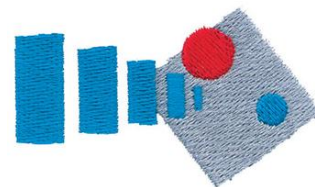

Name: Abstract Shapes Machine Embroidery Design

SKU: DC01-MI0681

Brand: Dakota Collectibles

Unique Colors: 13 (3 color Stops)

Unique Colors

	Color Name (Color Code)	Manufacturer - Type
	Super White (1001) [No Color Selected]	madeira - rayon
	Dusty Lilac (1263) [No Color Selected]	madeira - rayon
	Crocus (286)	Exquisite - Polyester 1000m

Complete Color Sequence

#		Color Name (Color Code)	Manufacturer - Type
1		Super White (1001) [No Color Selected]	madeira - rayon
2		Super White (1001) [No Color Selected]	madeira - rayon
3		Crocus (286)	Exquisite - Polyester 1000m