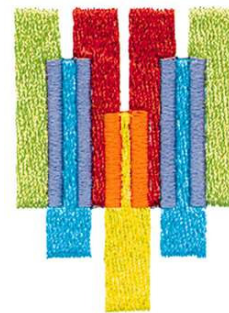

Name: Abstract Machine Embroidery Design

SKU: DC01-MI0670

Brand: Dakota Collectibles

Unique Colors: 13 (6 color Stops)

Unique Colors

	Color Name (Color Code)	Manufacturer - Type
	Super White (1001) [No Color Selected]	madeira - rayon
	Dusty Lilac (1263) [No Color Selected]	madeira - rayon
	Crocus (286)	Exquisite - Polyester 1000m

Complete Color Sequence

#		Color Name (Color Code)	Manufacturer - Type
1		Super White (1001) [No Color Selected]	madeira - rayon
2		Super White (1001) [No Color Selected]	madeira - rayon
3		Crocus (286)	Exquisite - Polyester 1000m