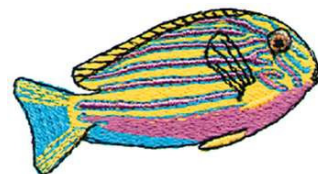

**Name:** Striped Surgeon Machine Embroidery Design

**SKU:** DC01-MI0423

**Brand:** Dakota Collectibles

**Unique Colors:** 13 (7 color Stops)

## Unique Colors

	<b>Color Name (Color Code)</b>	<b>Manufacturer - Type</b>
	Super White (1001) [No Color Selected]	madeira - rayon
	Dusty Lilac (1263) [No Color Selected]	madeira - rayon
	Crocus (286)	Exquisite - Polyester 1000m