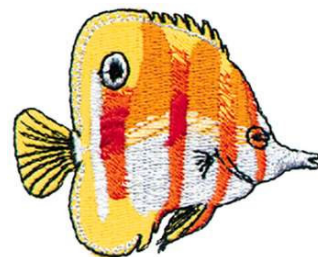

Name: Long-nosed Angelfish Machine
Embroidery Design

SKU: DC01-MI0421

Brand: Dakota Collectibles

Unique Colors: 13 (6 color Stops)

Unique Colors

	Color Name (Color Code)	Manufacturer - Type
	Super White (1001) [No Color Selected]	madeira - rayon
	Dusty Lilac (1263) [No Color Selected]	madeira - rayon
	Crocus (286)	Exquisite - Polyester 1000m