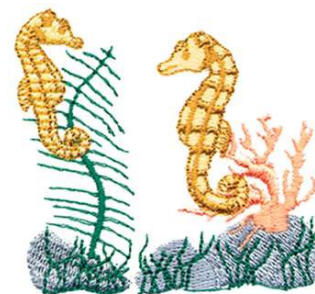

Name: Sea Horses Machine Embroidery Design

SKU: DC01-MI0417

Brand: Dakota Collectibles

Unique Colors: 13 (5 color Stops)

Unique Colors

	Color Name (Color Code)	Manufacturer - Type
	Super White (1001) [No Color Selected]	madeira - rayon
	Dusty Lilac (1263) [No Color Selected]	madeira - rayon
	Crocus (286)	Exquisite - Polyester 1000m

Complete Color Sequence

#		Color Name (Color Code)	Manufacturer - Type
1		Super White (1001) [No Color Selected]	madeira - rayon
2		Super White (1001) [No Color Selected]	madeira - rayon
3		Crocus (286)	Exquisite - Polyester 1000m