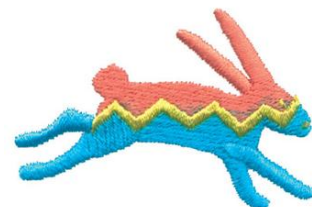

Name: Rabbit Machine Embroidery Design

SKU: DC01-MI0368

Brand: Dakota Collectibles

Unique Colors: 13 (3 color Stops)

Unique Colors

	Color Name (Color Code)	Manufacturer - Type
	Super White (1001) [No Color Selected]	madeira - rayon
	Dusty Lilac (1263) [No Color Selected]	madeira - rayon
	Crocus (286)	Exquisite - Polyester 1000m

Complete Color Sequence

#		Color Name (Color Code)	Manufacturer - Type
1		Super White (1001) [No Color Selected]	madeira - rayon
2		Super White (1001) [No Color Selected]	madeira - rayon
3		Crocus (286)	Exquisite - Polyester 1000m