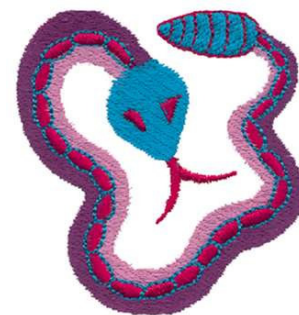

**Name:** Southwest Rattlesnake Machine  
Embroidery Design

**SKU:** DC01-MI0361

**Brand:** Dakota Collectibles

**Unique Colors:** 13 (5 color Stops)

## Unique Colors

	<b>Color Name (Color Code)</b>	<b>Manufacturer - Type</b>
	Super White (1001) [No Color Selected]	madeira - rayon
	Dusty Lilac (1263) [No Color Selected]	madeira - rayon
	Crocus (286)	Exquisite - Polyester 1000m

# Complete Color Sequence

#		Color Name (Color Code)	Manufacturer - Type
1		Super White (1001) [No Color Selected]	madeira - rayon
2		Super White (1001) [No Color Selected]	madeira - rayon
3		Crocus (286)	Exquisite - Polyester 1000m