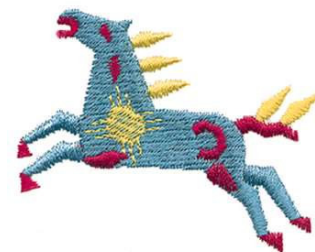

Name: Southwestern Horse Machine Embroidery Design

SKU: DC01-MI0344

Brand: Dakota Collectibles

Unique Colors: 13 (5 color Stops)

Unique Colors

	Color Name (Color Code)	Manufacturer - Type
	Super White (1001) [No Color Selected]	madeira - rayon
	Dusty Lilac (1263) [No Color Selected]	madeira - rayon
	Crocus (286)	Exquisite - Polyester 1000m

Complete Color Sequence

#		Color Name (Color Code)	Manufacturer - Type
1		Super White (1001) [No Color Selected]	madeira - rayon
2		Super White (1001) [No Color Selected]	madeira - rayon
3		Crocus (286)	Exquisite - Polyester 1000m