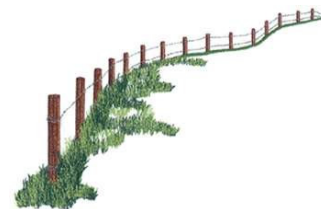

Name: Wavy Fence Machine Embroidery Design

SKU: DC01-MI0331

Brand: Dakota Collectibles

Unique Colors: 13 (8 color Stops)

Unique Colors

	Color Name (Color Code)	Manufacturer - Type
	Super White (1001) [No Color Selected]	madeira - rayon
	Dusty Lilac (1263) [No Color Selected]	madeira - rayon
	Crocus (286)	Exquisite - Polyester 1000m