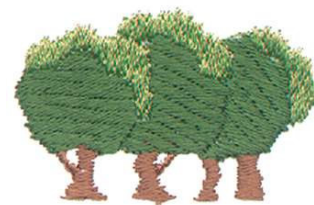

**Name:** Four Trees Machine Embroidery Design

**SKU:** DC01-MI0318

**Brand:** Dakota Collectibles

**Unique Colors:** 13 (3 color Stops)

## Unique Colors

	<b>Color Name (Color Code)</b>	<b>Manufacturer - Type</b>
	Super White (1001) [No Color Selected]	madeira - rayon
	Dusty Lilac (1263) [No Color Selected]	madeira - rayon
	Crocus (286)	Exquisite - Polyester 1000m