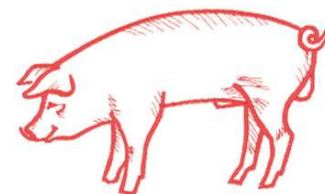

Name: Pig Outline Machine Embroidery Design

SKU: DC01-MI0305

Brand: Dakota Collectibles

Unique Colors: 13 (1 color Stops)

Unique Colors

	Color Name (Color Code)	Manufacturer - Type
	Super White (1001) [No Color Selected]	madeira - rayon
	Dusty Lilac (1263) [No Color Selected]	madeira - rayon
	Crocus (286)	Exquisite - Polyester 1000m