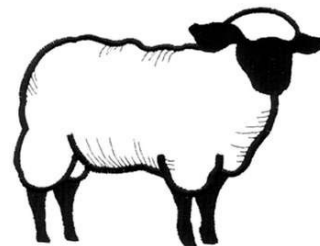

Name: Sheep Outline Machine Embroidery Design

SKU: DC01-MI0302

Brand: Dakota Collectibles

Unique Colors: 13 (1 color Stops)

Unique Colors

	Color Name (Color Code)	Manufacturer - Type
	Super White (1001) [No Color Selected]	madeira - rayon
	Dusty Lilac (1263) [No Color Selected]	madeira - rayon
	Crocus (286)	Exquisite - Polyester 1000m