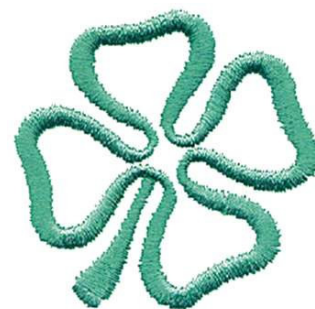

Name: 4-leaf Clover Outline Machine Embroidery Design

SKU: DC01-MI0239

Brand: Dakota Collectibles

Unique Colors: 13 (1 color Stops)

Unique Colors

	Color Name (Color Code)	Manufacturer - Type
	Super White (1001) [No Color Selected]	madeira - rayon
	Dusty Lilac (1263) [No Color Selected]	madeira - rayon
	Crocus (286)	Exquisite - Polyester 1000m

Complete Color Sequence

#		Color Name (Color Code)	Manufacturer - Type
1		Super White (1001) [No Color Selected]	madeira - rayon
2		Super White (1001) [No Color Selected]	madeira - rayon
3		Crocus (286)	Exquisite - Polyester 1000m