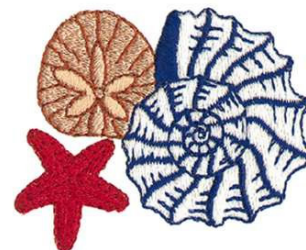

**Name:** Shells Machine Embroidery Design

**SKU:** DC01-MI0109

**Brand:** Dakota Collectibles

**Unique Colors:** 13 (6 color Stops)

## Unique Colors

	<b>Color Name (Color Code)</b>	<b>Manufacturer - Type</b>
	Super White (1001) [No Color Selected]	madeira - rayon
	Dusty Lilac (1263) [No Color Selected]	madeira - rayon
	Crocus (286)	Exquisite - Polyester 1000m

# Complete Color Sequence

#		Color Name (Color Code)	Manufacturer - Type
1		Super White (1001) [No Color Selected]	madeira - rayon
2		Super White (1001) [No Color Selected]	madeira - rayon
3		Crocus (286)	Exquisite - Polyester 1000m