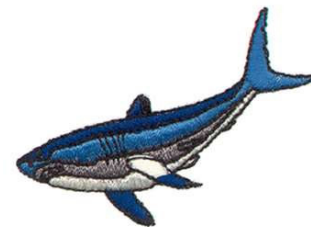

Name: Shark Machine Embroidery Design

SKU: DC01-MI0105

Brand: Dakota Collectibles

Unique Colors: 13 (5 color Stops)

Unique Colors

	Color Name (Color Code)	Manufacturer - Type
	Super White (1001) [No Color Selected]	madeira - rayon
	Dusty Lilac (1263) [No Color Selected]	madeira - rayon
	Crocus (286)	Exquisite - Polyester 1000m