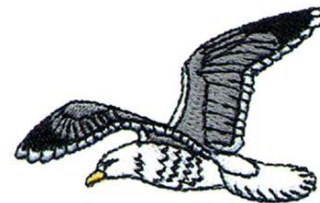

Name: Seagull Machine Embroidery Design

SKU: DC01-MI0095

Brand: Dakota Collectibles

Unique Colors: 13 (4 color Stops)

Unique Colors

	Color Name (Color Code)	Manufacturer - Type
	Super White (1001) [No Color Selected]	madeira - rayon
	Dusty Lilac (1263) [No Color Selected]	madeira - rayon
	Crocus (286)	Exquisite - Polyester 1000m