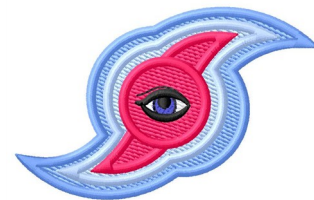

Name: Hurricane Symbol Machine Embroidery Design

SKU: GSD01-MAG817

Brand: Grand Slam Designs

Unique Colors: 13 (6 color Stops)

Unique Colors

	Color Name (Color Code)	Manufacturer - Type
	Super White (1001) [No Color Selected]	madeira - rayon
	Dusty Lilac (1263) [No Color Selected]	madeira - rayon
	Crocus (286)	Exquisite - Polyester 1000m

Complete Color Sequence

#		Color Name (Color Code)	Manufacturer - Type
1		Super White (1001) [No Color Selected]	madeira - rayon
2		Super White (1001) [No Color Selected]	madeira - rayon
3		Crocus (286)	Exquisite - Polyester 1000m