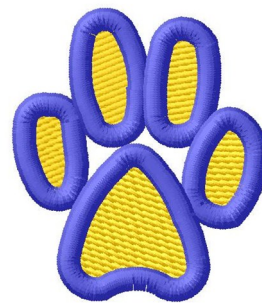

Name: Pawprint

SKU: GSD01-MAG802R

Brand: Grand Slam Designs

Unique Colors: 13 (2 color Stops)

Unique Colors

	Color Name (Color Code)	Manufacturer - Type
	Super White (1001) [No Color Selected]	madeira - rayon
	Dusty Lilac (1263) [No Color Selected]	madeira - rayon
	Crocus (286)	Exquisite - Polyester 1000m

Complete Color Sequence

#		Color Name (Color Code)	Manufacturer - Type
1		Super White (1001) [No Color Selected]	madeira - rayon
2		Super White (1001) [No Color Selected]	madeira - rayon
3		Crocus (286)	Exquisite - Polyester 1000m